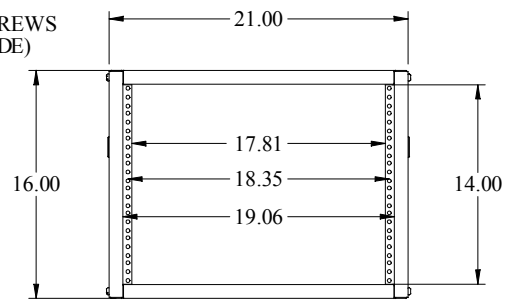

PART No. RCHS1914224
 for more information visit
www.hammfg.com
 Data subject to change without notice.
 Isometric drawing not to scale.
 Shipped knockdown for handling ease
 & protection.

TOP VIEW

L.S. VIEW

FRONT VIEW

R.S. VIEW

BOTTOM VIEW